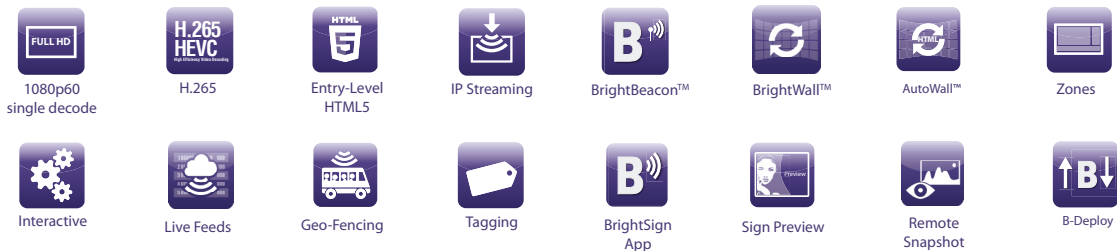

BrightSign®

BRIGHTSIGN LS

**SIGNATURE BRIGHTSIGN RELIABILITY.
AFFORDABLE ENTRY-LEVEL PERFORMANCE.**

BrightSign's fully featured commercial-grade player provides a far superior alternative to the consumer devices sometimes chosen for price-sensitive installations. Based on the award-winning BrightSign HD platform, BrightSign LS delivers our signature reliability and affordability. A robust feature set, including H.265 and Full HD video decoding, entry-level HTML5 performance, USB 2.0 (type C), and networking, is provided in a very small form factor.

BrightSign LS424 Entry-Level Media Player

The small form, commercial-grade BrightSign LS424 is fully featured to run circles around the competition. Network connected and featuring H.265 and 1080p60 video playback, entry-level HTML5 support and USB (type C) interactivity, this model is perfect for simple streaming applications and large deployments of common content.

Features